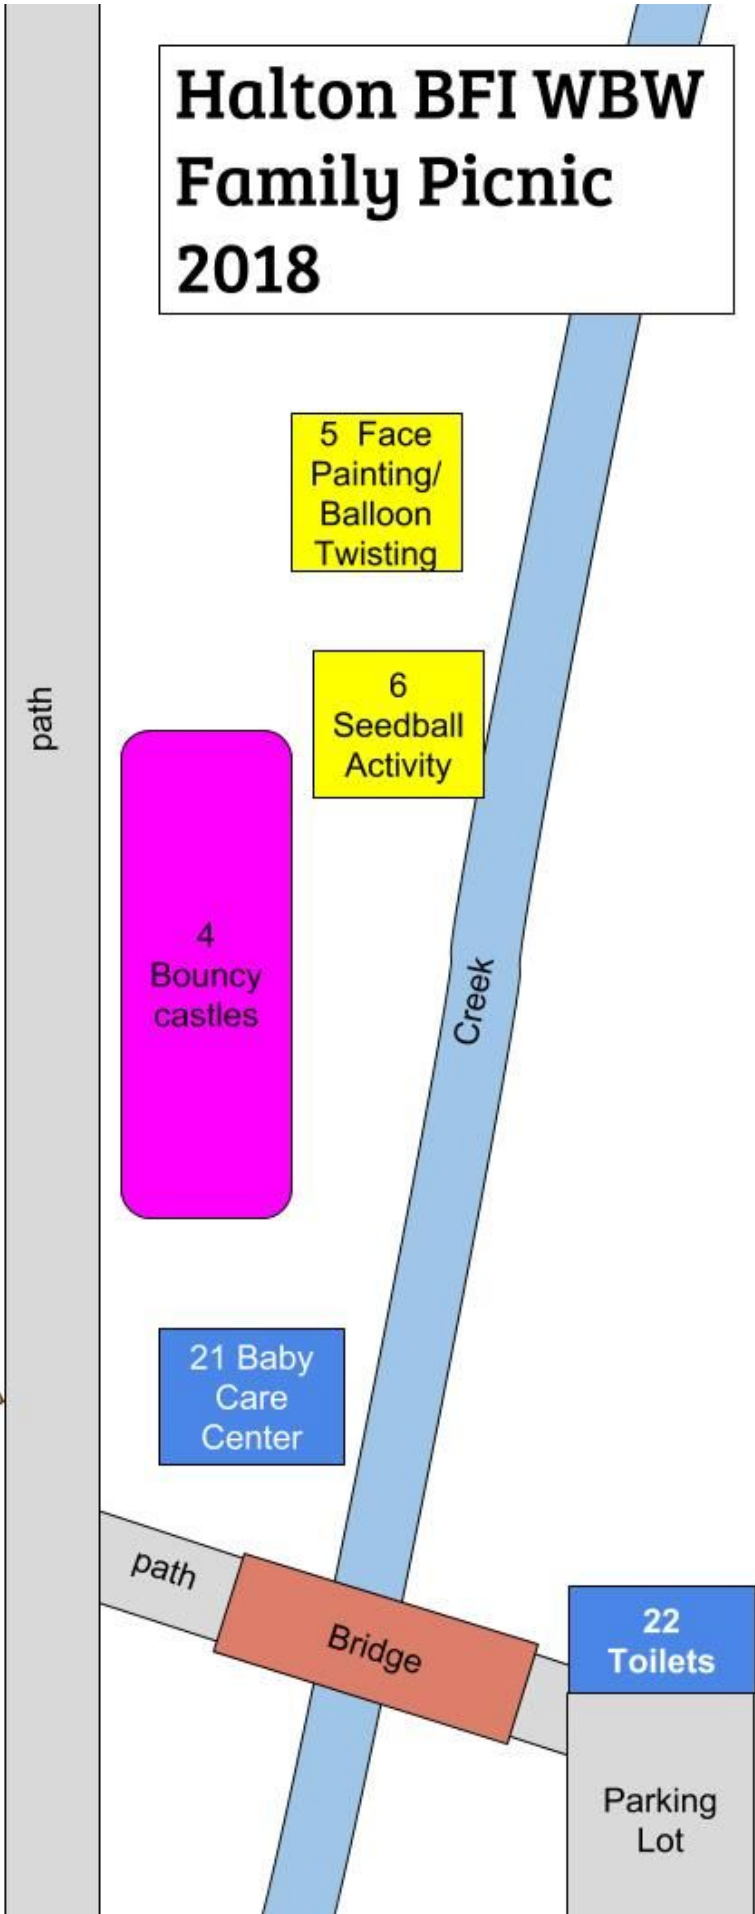

Halton BFI WBW Family Picnic 2018

1 Circle & story time
2 Yoga

Red pavillion
3 8
10 11
13 14
15 16

7 Food sorting activity

9 Waste Diversion Station

12 Seed planting

Green pavillion
Food
17 18
19 23

20 Obstacle course

5 Face Painting/
Balloon Twisting

6 Seedball Activity

4 Bouncy castles

Creek

21 Baby Care Center

Check in

Playground

path
Bridge

22 Toilets

Parking Lot

Map Legend

Number on map	Activity	Organization
1	Circle times 11.45am & 1.00pm, Story times 12.30pm & 1.30pm	Leah/ Oakville Public Library
2	Yoga 10.30am	The WOMB
3	Environmental health information	Halton Region Health Department
4	Bouncy Castles	Adventuremania
5	Balloon twisting and facepainting	Adventuretime Facepainting
6	Pollinator seedball activity & other crafts	Oakville Green
7	Food sorting game	Abaton Integrative Medicine
8	Health Department parenting information	HaltonParents & Healthy Babies Healthy Children
9	Waste diversion station	Halton Environmental Network
10	Newcomer information	Halton Multicultural
11	Photo booth	Sylvia Schorr Photography
12	Seed planting (beans)	Halton Environmental Network
13	Hand prints	Halton BFI
14	Play-dough	Halton BFI
15	Bubbles	Halton BFI
16	Colouring	Halton BFI
17	Scavenger Hunt prize	Halton BFI
18	Refreshments	Halton BFI
19	HBFI information & giveaways	Halton BFI
20	Obstacle course	Monkeynastix
21	Baby care and diaper changing	Halton BFI
22	Toilets	
	Check in	Halton BFI
23	Facepainting cheek art	Halton BFI